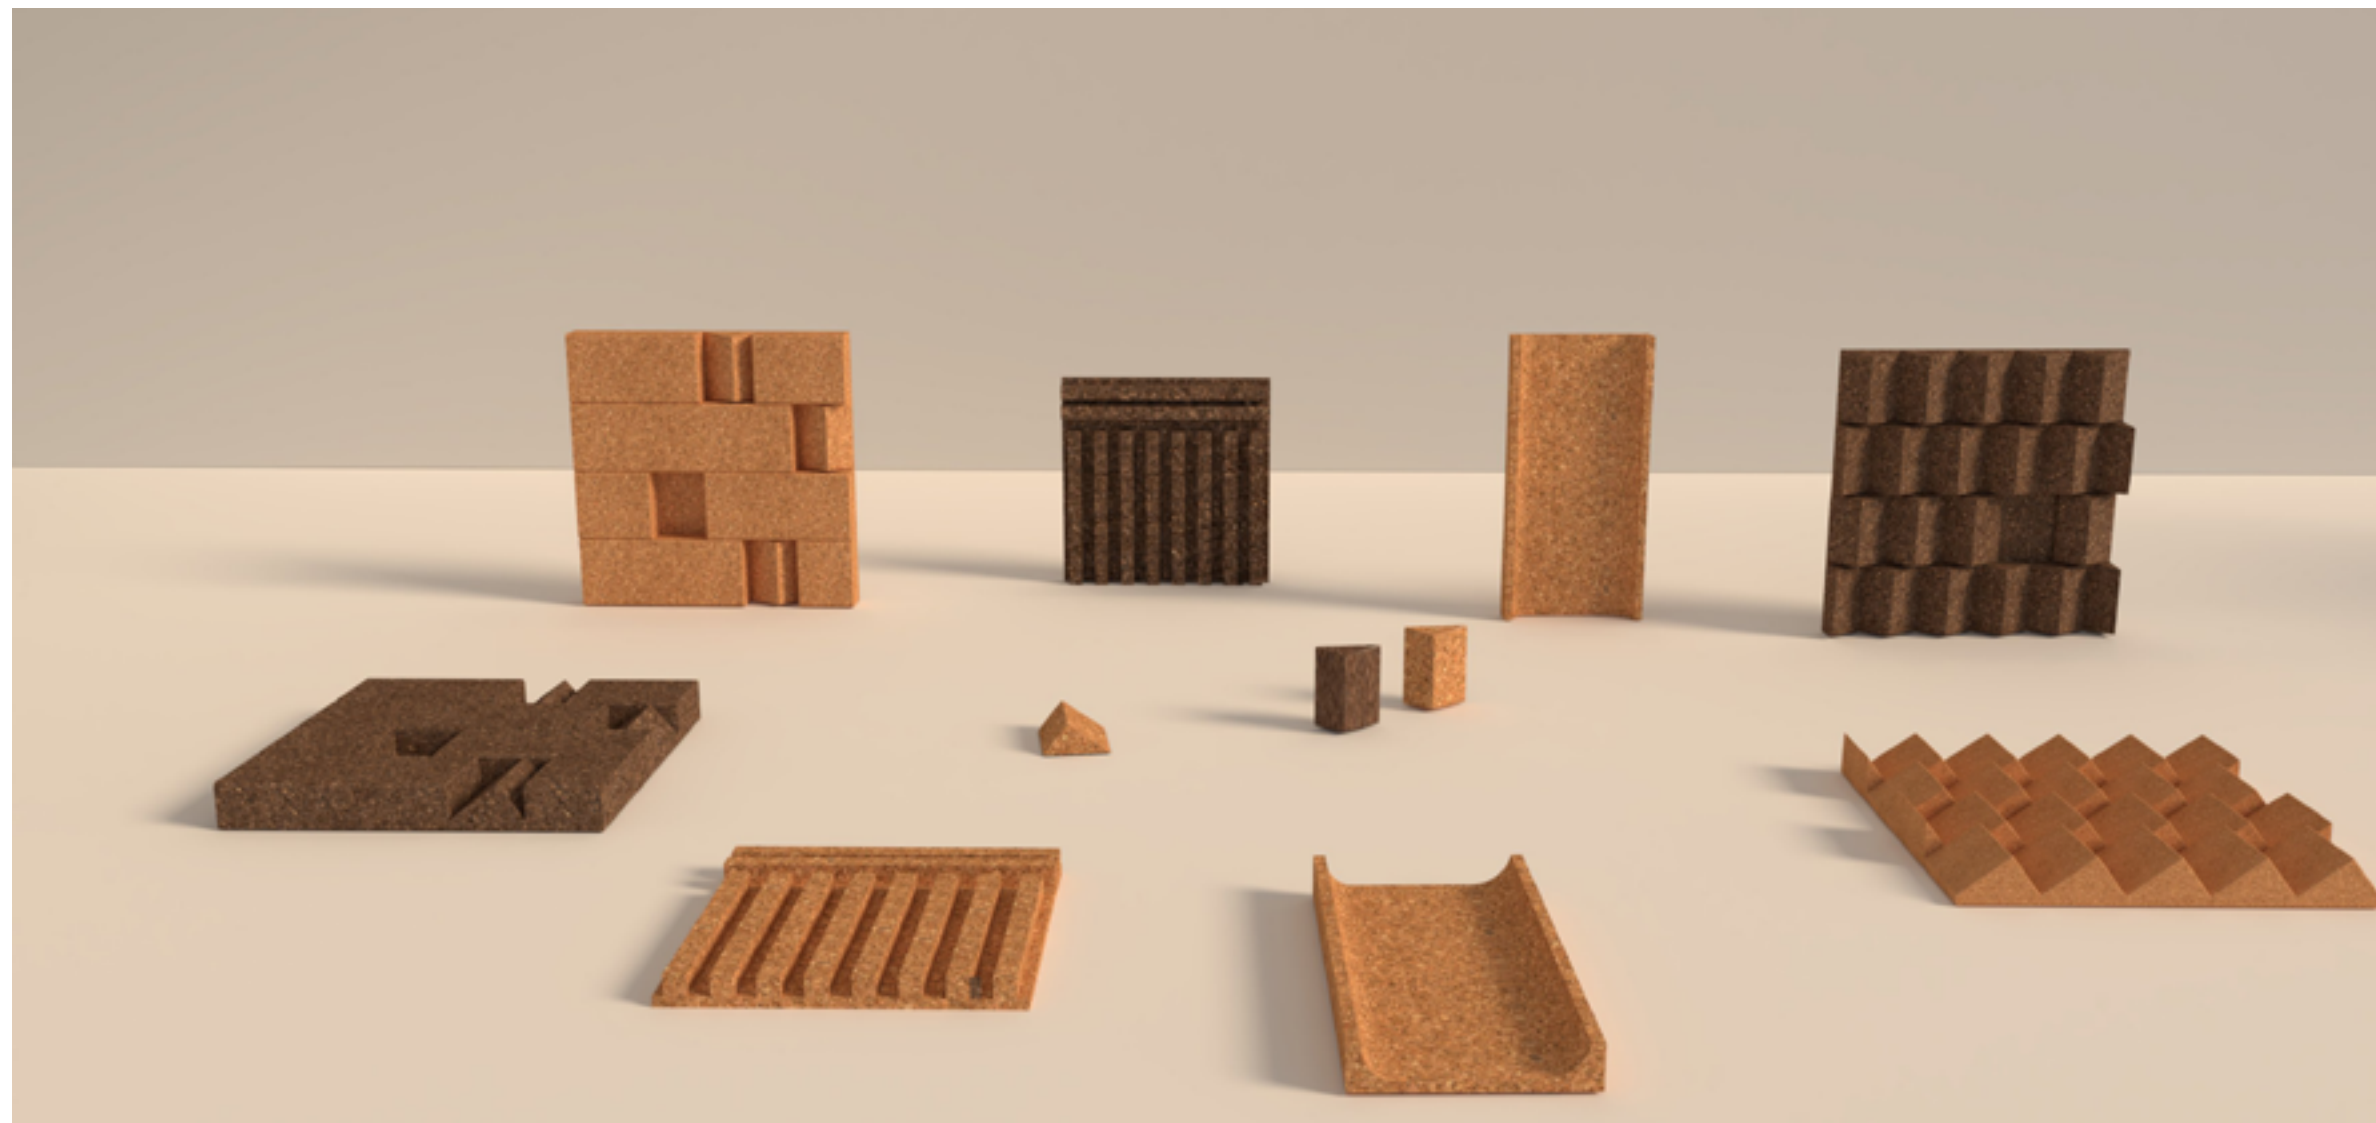

Greenmood has been always deeply committed to environmental sustainability and was always dreaming of bringing something revolutionary to the world of interior design. Little did we know that our dream was about to come true with the launch of our new product: cork wall tiles.

The journey to create these revolutionary cork wall tiles was filled with dedication, hard work, and innovation.

They wanted a product that not only looked beautiful but also delivered tangible benefits to the users. The team worked tirelessly to ensure that the tiles were easy to install, customizable to suit various design preferences, and, most importantly, environmentally friendly.

The idea for cork wall tiles had been brewing in the minds of Alain and Sadig for years. They believed that the world was ready for a change, ready to embrace more sustainable, more eco friendly options in interior design. Cork, being a natural and renewable material, has always fascinated them, and they saw its untapped potential.

Design by
Alain Gilles