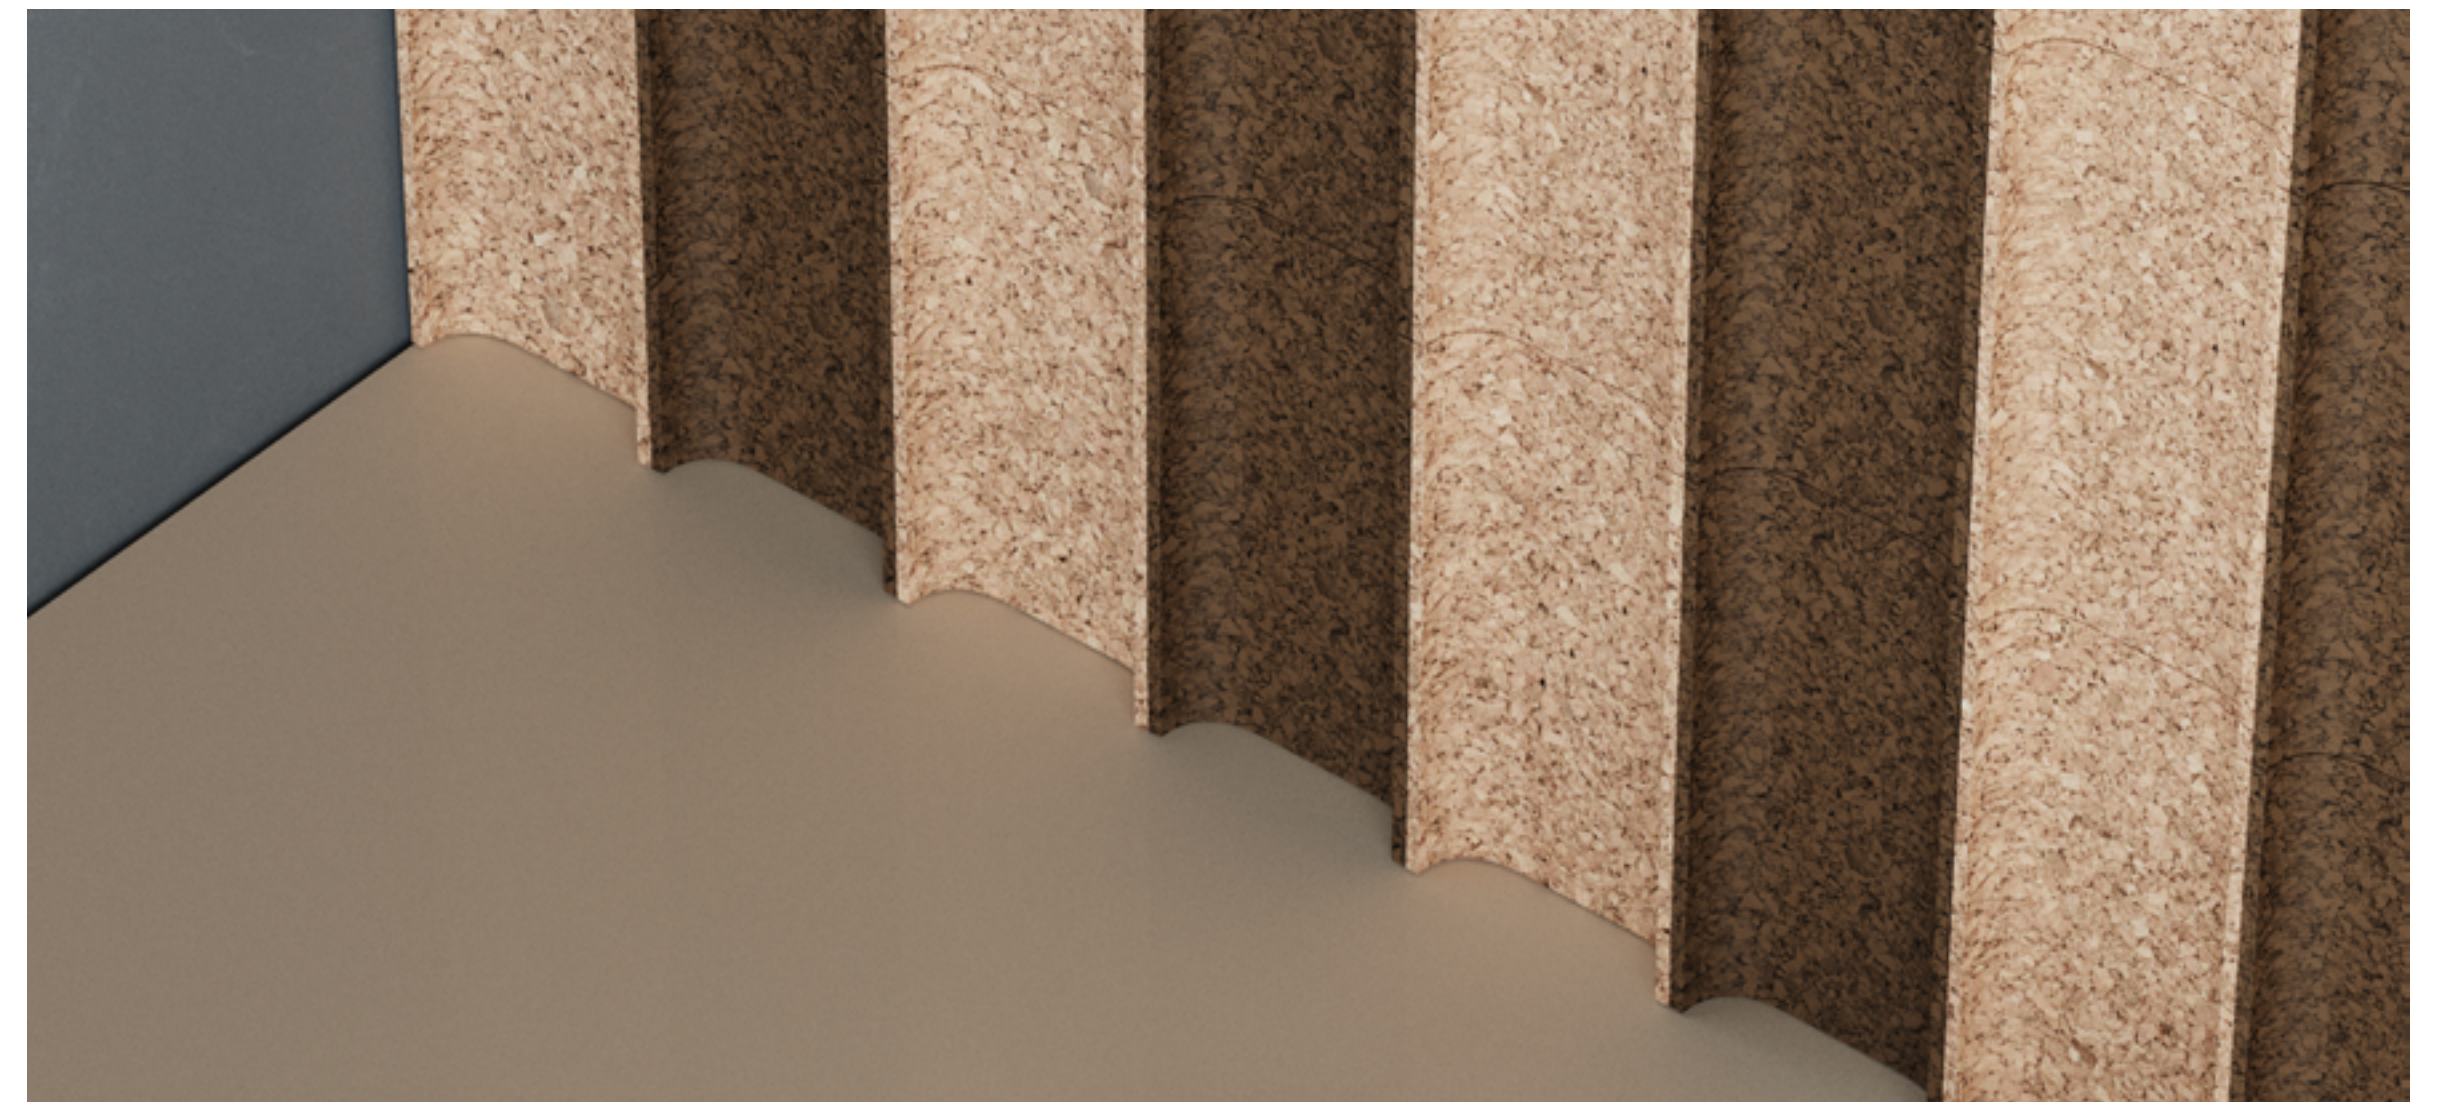

Design by
Alain Gilles

“Parenthese ” is a modular cork panel allowing people to create large cork wall just like one would do with tiles.

They are meant to be tools for architects, to help them define and design spaces with natural biophilic materials.

Each element is 41 cm (16.1”) x 21 cm (8.3”), with two very soft curves on its inner

edges that create a subtle shadow. Two panels used side by side create a square.

They can be used vertically or horizontally to define specific areas, to reference historical wooden wall panels, or to create modern graphic walls by playing with colors or by creating patterns through interesting juxtapositions.

01 Parenthese

02 Sillon

“Sillon” which means groove in English is a modular cork panel allowing people to create large cork wall just like one would do with tiles.

Their logic comes from the will to create a pattern for a cork panel that can be multiplied while making the seams difficult to see and the original small pattern difficult to notice. Each tile measures 32,5 cm (12.8”) x 32,5 cm (12.8”).

By turning the panel on its four different sides, a wide variety of combinations and larger patterns can be created, thus giving them a flexibility and more freedom for architects to create slightly more unique 3D walls with standard panels.