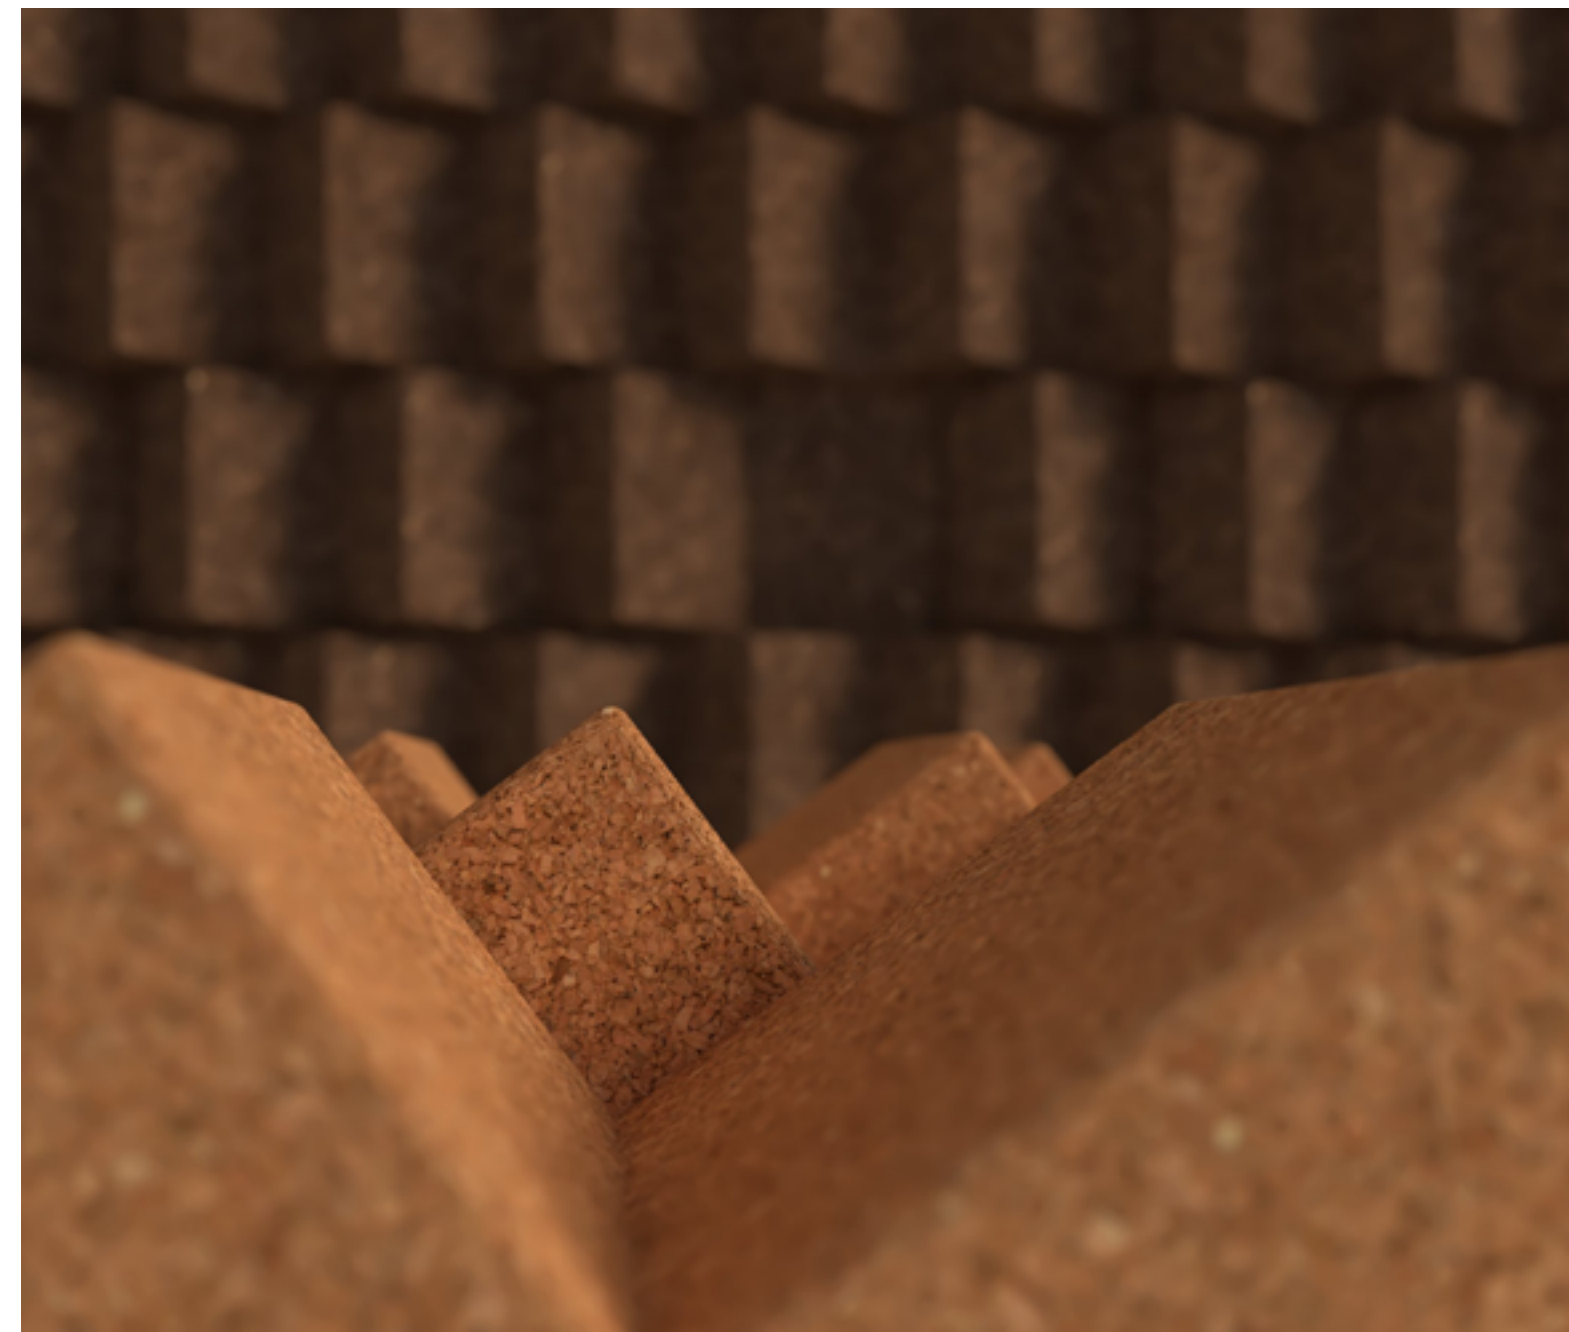

The idea of playing with various colors of brick and creating specific rhythms and ornamentation on exterior walls, inspired Alain to bring similar logic into our interiors, but using a softer, more welcoming material. Cork is known for its excellent sound-absorbing properties.

Brickx helps to reduce reverb, echo and other noise to create a more tranquil space for focus and relaxation. It's a natural insulator, which also enables it to regulate temperature, leading to a more comfortable and eco-friendly living space. Each panel measures 40,5 cm (16") x 40,5 cm (16").